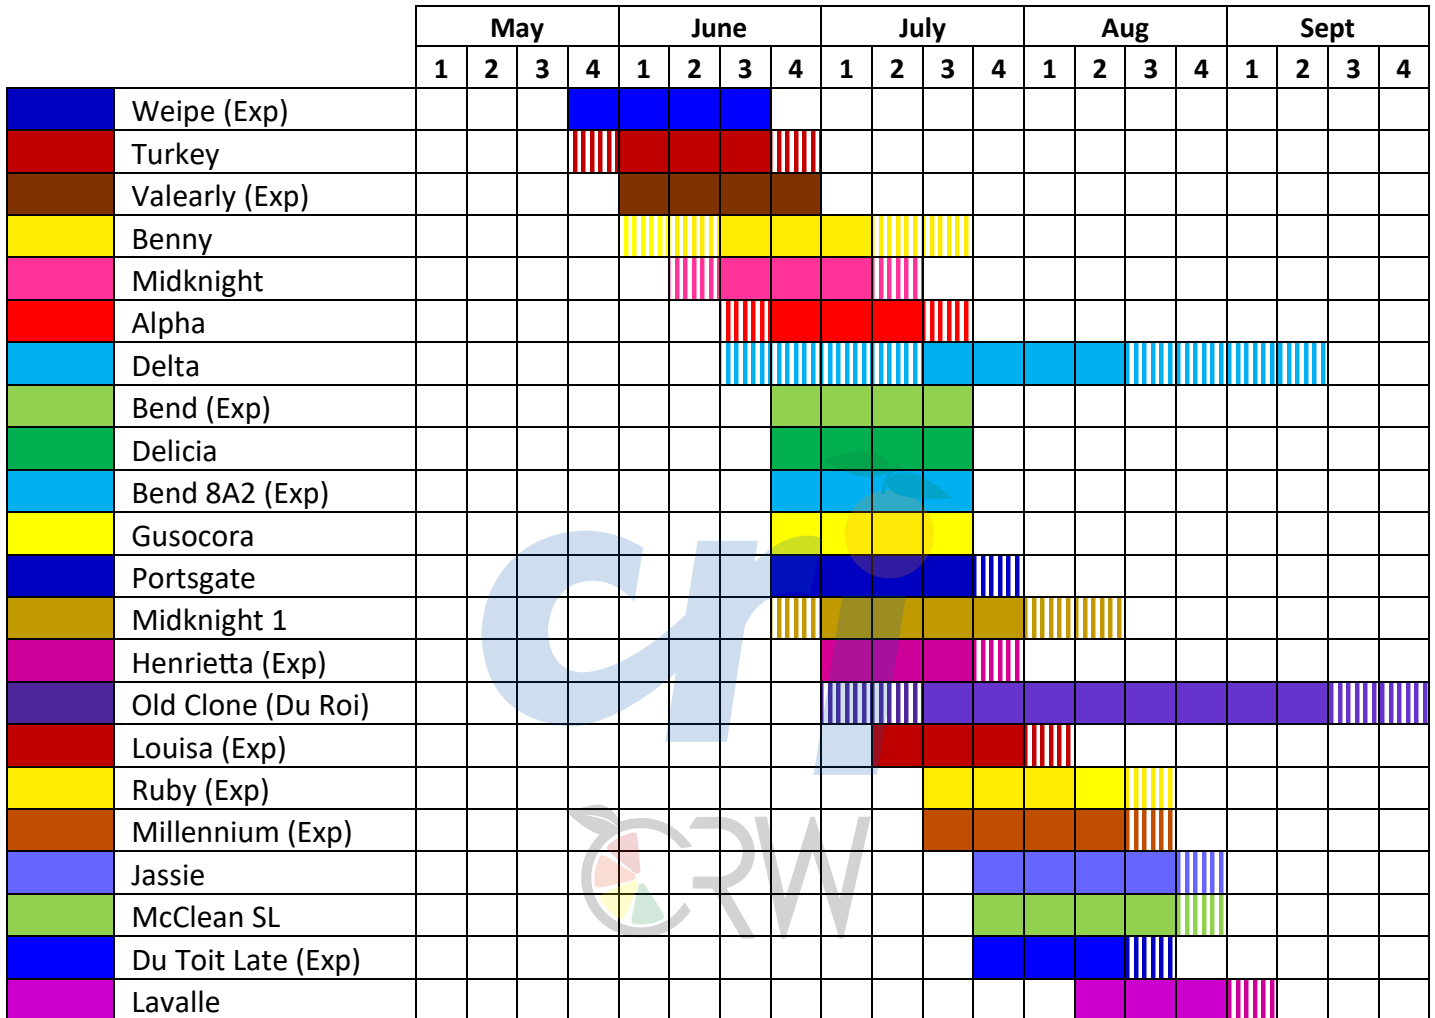

# Valencia Maturity

## Approximate Maturity Periods (Letsitele)

Exp = Experimental Cultivar

Solid blocks indicate average maturity periods for the area overall

Striped blocks indicate variation due to microclimates

Version 3: November 2017