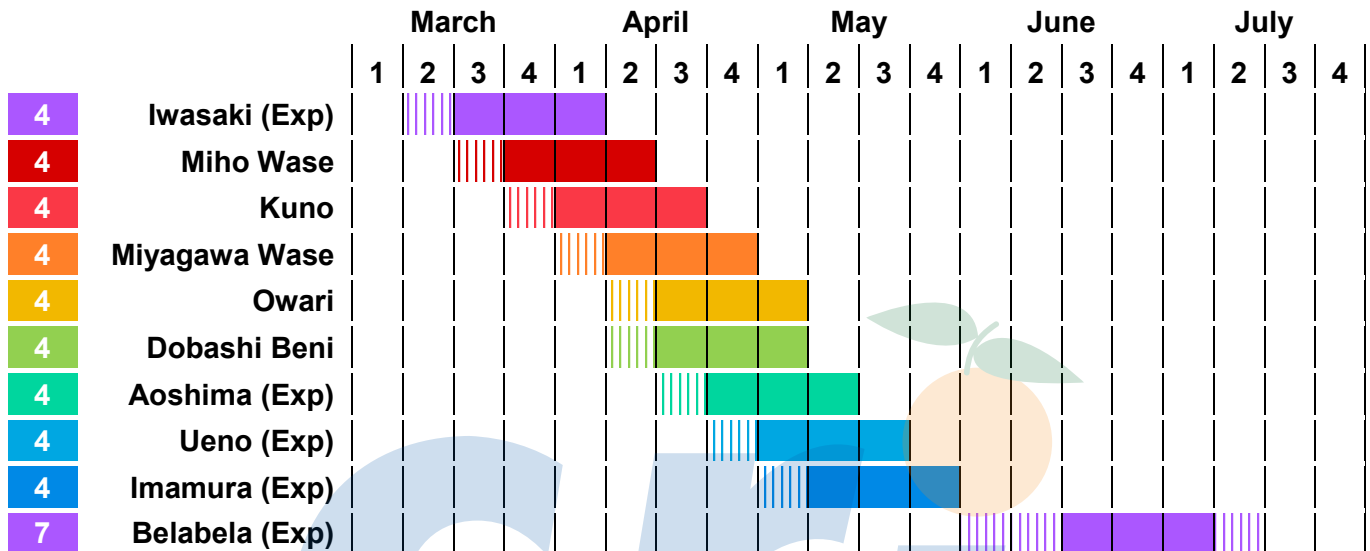

Satsuma Maturity Periods

Western Cape

Key:

- Exp** Experimental Cultivar
- 1** CGA Cultivar Company
- 2** Citrogold
- 3** Eurosemillas
- 4** Open
- 5** Stargrow
- 6** XLnT
- 7** Citrus Genesis

Updated: June 2022