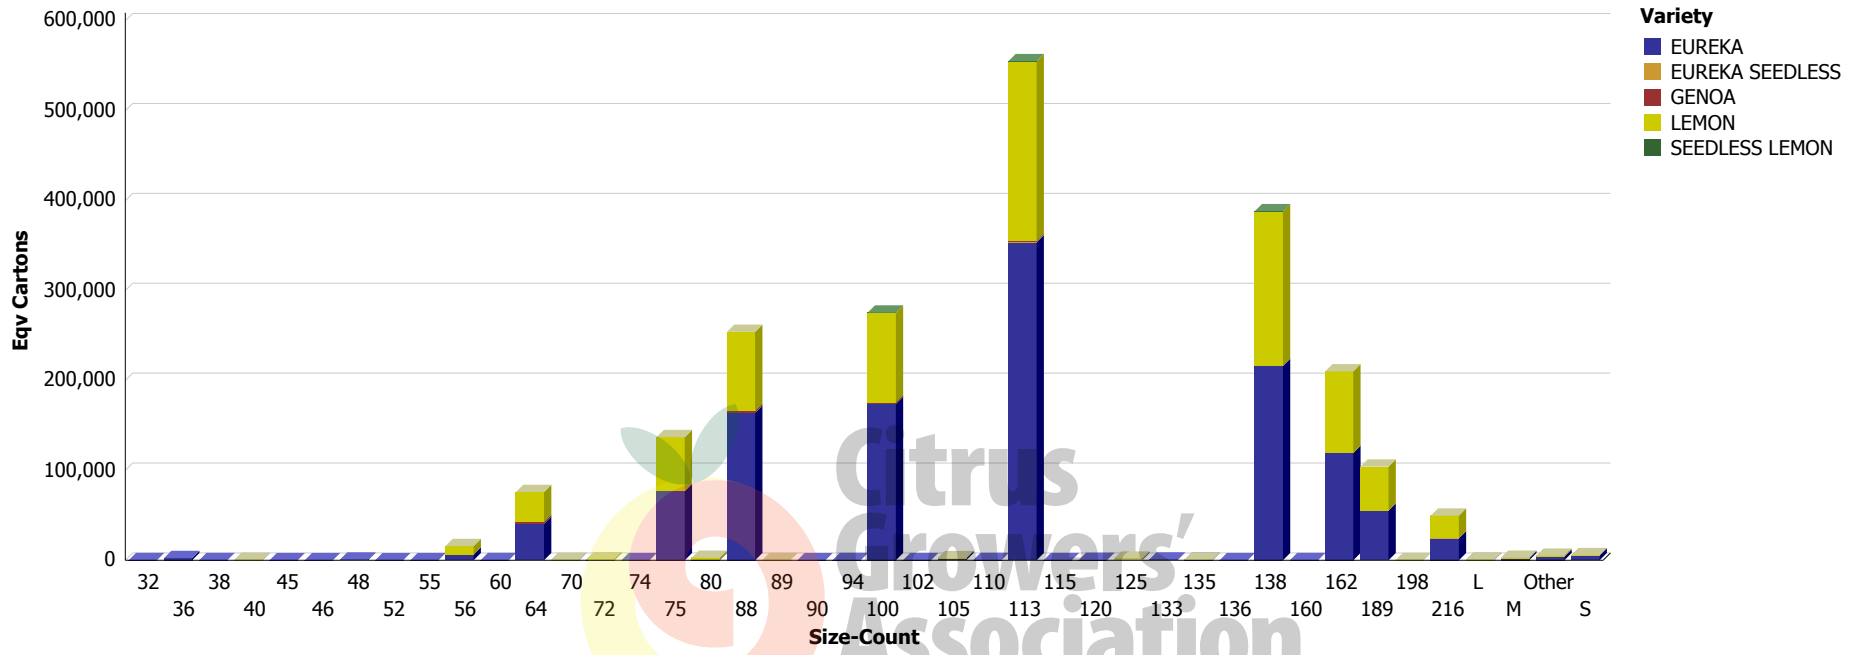

Lemons Passed for Export: Current Season per Size-Count

02 May 2014 4:25:43 PM