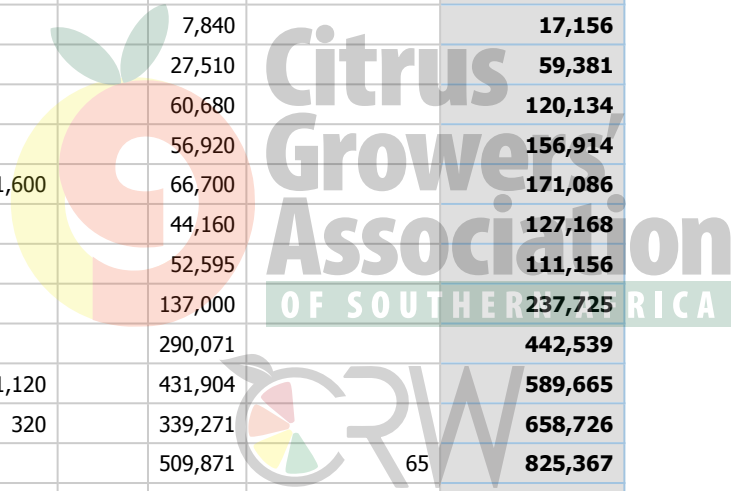

02 May 2014 4:25:43 PM

Lemons Passed for Export: Current Season per Size-Count

02 May 2014 4:25:43 PM

Lemons Passed for Export: Current Season per Variety

Equivalent Cartons By Weeks	EUREKA	EUREKA SEEDLESS	GENOA	LEMON	SEEDLESS LEMON	Total per Week
1	387					387
1	110					110
2	1,254			3,650		4,904
3	1,500			880		2,380
4	759			3		762
5	2,433					2,433
6	5,214			21,000		26,214
7	3,187			10,000		13,187
8	9,316			7,840		17,156
9	31,871			27,510		59,381
10	59,454			60,680		120,134
11	99,994			56,920		156,914
12	102,786	1,600		66,700		171,086
13	83,008			44,160		127,168
14	58,561			52,595		111,156
15	100,725			137,000		237,725
16	152,468			290,071		442,539
17	156,641	1,120		431,904		589,665
18	319,136	320		339,271		658,726
19	315,431			509,871		825,367
20	327,572			410,099		737,670
21	317,904	1,540		314,961		634,405
22	230,012	4,480		333,343		567,835
23	207,546	4,620		278,970		491,137
24	190,069	880		294,520		485,468
25	211,590			234,561		446,151
26	203,888			341,950		545,838
27	163,631	286		237,632		401,549
28	158,915	1,670		213,768		374,353
29	269,768	1,672		280,194		551,633
30	152,367	542		237,908		390,817

Lemons Passed for Export: Current Season per Variety

Equivalent Cartons By Weeks	EUREKA	EUREKA SEEDLESS	GENOA	LEMON	SEEDLESS LEMON	Total per Week
31	127,362	6,100	70	190,259		323,791
32	95,657	84		148,650		244,391
33	95,930	26		128,572		224,527
34	88,513	1,002		56,283		145,798
35	30,456			68,715		99,171
36	50,538			52,590		103,128
37	41,104			44,160		85,264
38	37,198			21,720		58,918
39	32,615			13,820		46,435
40	10,177			14,510		24,687
41	10,929			6,720		17,649
42	6,167			50		6,217
43	1,861			3		1,864
44	10,102			240		10,342
45	11,812			640		12,452
46	4,446			30		4,476
47	2,248					2,248
48	1,279			2,642		3,921
49	7,246					7,246
50	6,707			2,720		9,427
51	4,085					4,085
52	1,352					1,352