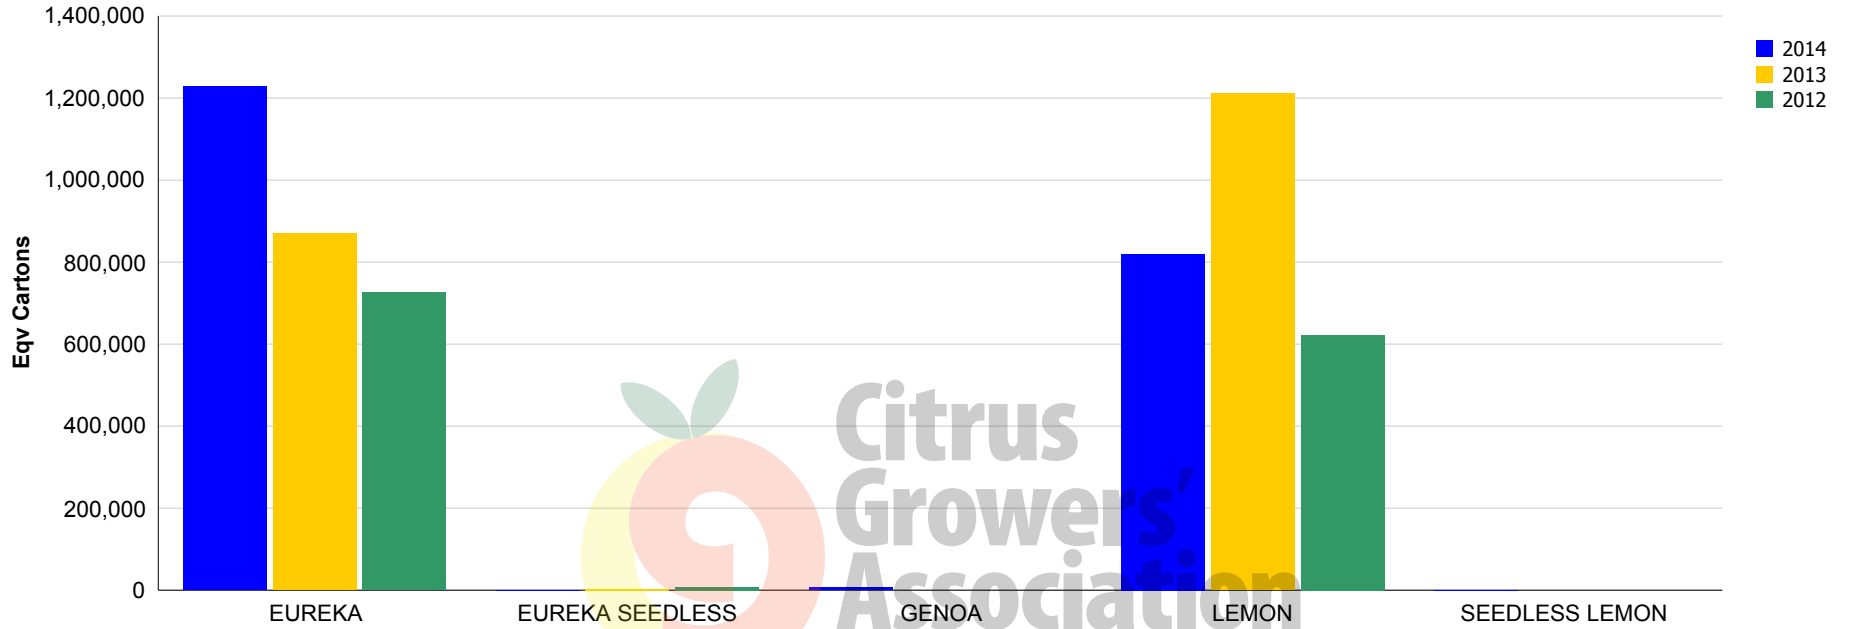

02 May 2014 4:25:43 PM

Lemons Passed for Export: Current Season per Variety

02 May 2014 4:25:43 PM

Lemons Passed for Export: Current Season vs Previous Seasons per Variety

Last Three Seasons Year to Date

Eqv Ctns By Variety	2014	2013	2012
EUREKA	1,228,618	869,668	725,405
EUREKA SEEDLESS	855	2,720	8,165
GENOA	6,710		
LEMON	819,646	1,210,913	622,397
SEEDLESS LEMON	160		
YTD Total	2,055,989	2,083,301	1,355,967

Figures are shown to the last full week. 02 May 2014 4:25:43 PM

Lemons Passed for Export: Current Season vs Previous Seasons per Variety

Last Three Seasons Year to Date

02 May 2014 4:25:43 PM

Lemons Passed for Export: Current Season vs Previous Season