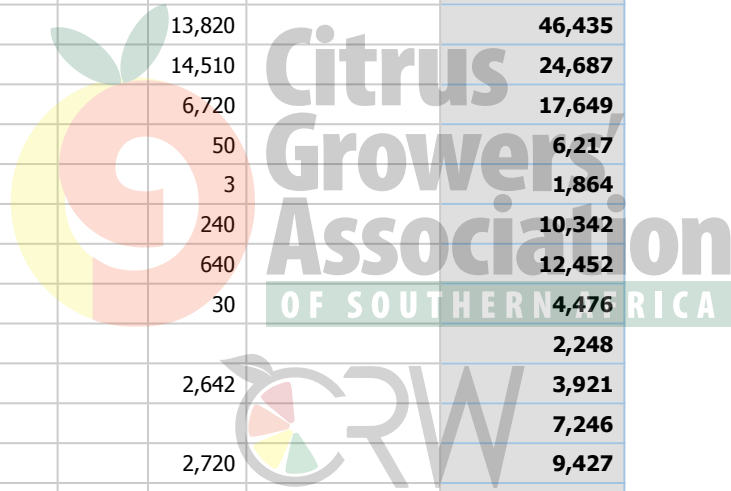

Lemons Passed for Export: Current Season per Variety

Equivalent Cartons By Weeks	EUREKA	EUREKA SEEDLESS	GENOA	LEMON	SEEDLESS LEMON	Total per Week
31	127,362	6,100	70	190,259		323,791
32	95,657	84		148,650		244,391
33	95,930	26		128,572		224,527
34	88,513	1,002		56,283		145,798
35	30,456			68,715		99,171
36	50,538			52,590		103,128
37	41,104			44,160		85,264
38	37,198			21,720		58,918
39	32,615			13,820		46,435
40	10,177			14,510		24,687
41	10,929			6,720		17,649
42	6,167			50		6,217
43	1,861			3		1,864
44	10,102			240		10,342
45	11,812			640		12,452
46	4,446			30		4,476
47	2,248					2,248
48	1,279			2,642		3,921
49	7,246					7,246
50	6,707			2,720		9,427
51	4,085					4,085
52	1,352					1,352

02 May 2014 4:25:43 PM