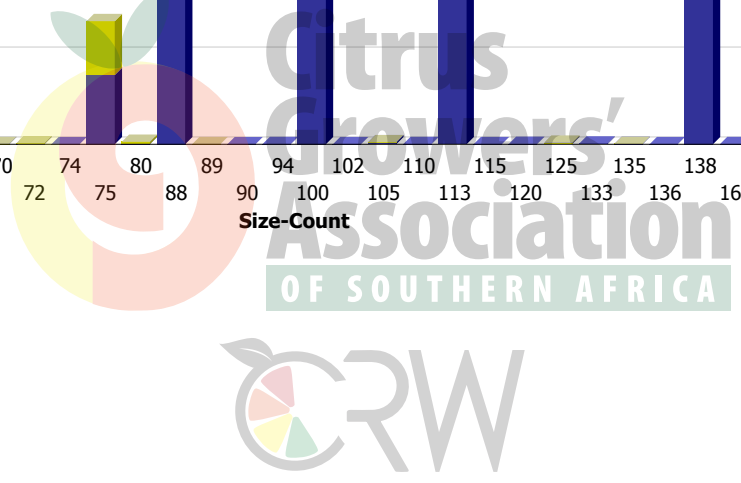

Lemons Passed for Export: Current Season per Size-Count

Equivalent Cartons By Size-Count	EUREKA	EUREKA SEEDLESS	GENOA	LEMON	SEEDLESS LEMON	Total per Count
L	9,530			7,174		16,704
M	12,078			15,505		27,583
MIX				17,063		17,063
NA	4,666			793		5,459
Other	185					185
P				16,492		16,492
S	6,330			5,002		11,332
Total	4,615,279	25,942	70	5,990,283	65	10,631,639

02 May 2014 4:25:43 PM

Lemons Passed for Export: Current Season per Size-Count

02 May 2014 4:25:43 PM

Lemons Passed for Export: Current Season per Variety

Equivalent Cartons By Weeks	EUREKA	EUREKA SEEDLESS	GENOA	LEMON	SEEDLESS LEMON	Total per Week
1	387					387
1	110					110
2	1,254			3,650		4,904
3	1,500			880		2,380
4	759			3		762
5	2,433					2,433
6	5,214			21,000		26,214
7	3,187			10,000		13,187
8	9,316			7,840		17,156
9	31,871			27,510		59,381
10	59,454			60,680		120,134
11	99,994			56,920		156,914
12	102,786	1,600		66,700		171,086
13	83,008			44,160		127,168
14	58,561			52,595		111,156
15	100,725			137,000		237,725
16	152,468			290,071		442,539
17	156,641	1,120		431,904		589,665
18	319,136	320		339,271		658,726
19	315,431			509,871		825,367
20	327,572			410,099		737,670
21	317,904	1,540		314,961		634,405
22	230,012	4,480		333,343		567,835
23	207,546	4,620		278,970		491,137
24	190,069	880		294,520		485,468
25	211,590			234,561		446,151
26	203,888			341,950		545,838
27	163,631	286		237,632		401,549
28	158,915	1,670		213,768		374,353
29	269,768	1,672		280,194		551,633
30	152,367	542		237,908		390,817