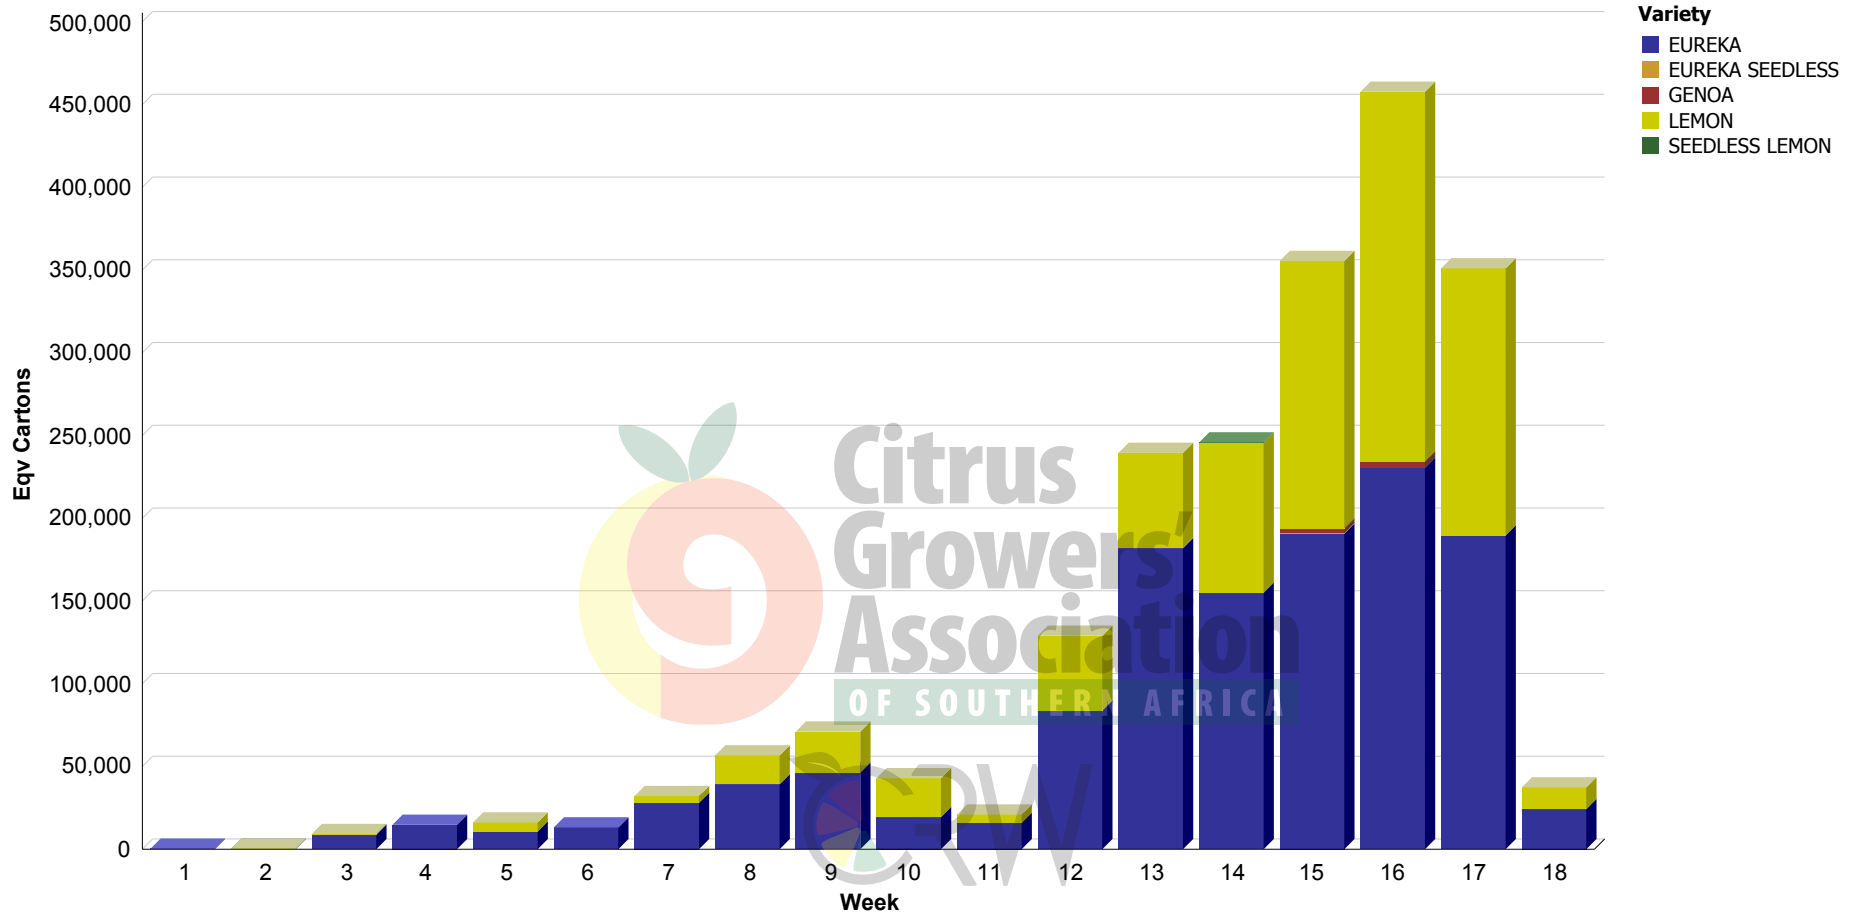

Lemons Passed for Export: Current Season per Variety

02 May 2014 4:25:43 PM